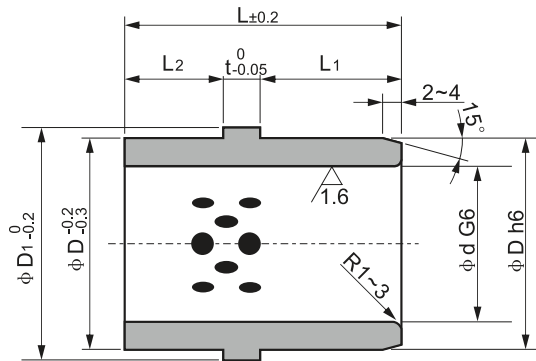

# YCB050H 射出座导套 Oilless Ejector Guide Bushes

单位Unit: mm

型号 Parts No.	d	L	d G6	D h6	D <sub>1</sub>	L <sub>1</sub>	L <sub>2</sub>	t
YCB050H-16x26	16	26	16 <sup>+0.017</sup> / <sub>+0.006</sub>	25 <sup>0</sup> / <sub>-0.013</sub>	30	12	10	4
YCB050H-16x28	"	28	"	"	"	14	"	"
YCB050H-16x33	"	33	"	"	"	19	"	"
YCB050H-16x38	"	38	"	"	"	24	"	"
YCB050H-20x26	20	26	20 <sup>+0.020</sup> / <sub>+0.007</sub>	30	35	12	"	"
YCB050H-20x28	"	28	"	"	"	14	"	"
YCB050H-20x33	"	33	"	"	"	19	"	"
YCB050H-20x38	"	38	"	"	"	24	"	"
YCB050H-25x26	25	26	25	35 <sup>0</sup> / <sub>-0.016</sub>	40	12	"	"
YCB050H-25x28	"	28	"	"	"	14	"	"
YCB050H-25x33	"	33	"	"	"	19	"	"
YCB050H-25x38	"	38	"	"	"	24	"	"
YCB050H-30x33	30	33	30	40	45	14	15	"
YCB050H-30x38	"	38	"	"	"	19	"	"
YCB050H-30x46	"	46	"	"	"	24	"	"
YCB050H-35x38	35	38	35 <sup>+0.025</sup> / <sub>+0.009</sub>	46	50	19	"	"
YCB050H-35x43	"	43	"	"	"	24	"	"
YCB050H-35x48	"	48	"	"	"	29	"	"
YCB050H-40x48	40	"	40	52 <sup>0</sup> / <sub>-0.019</sub>	57	24	20	"
YCB050H-40x53	"	53	"	"	"	29	"	"
YCB050H-50x48	50	48	50	62	67	24	"	"
YCB050H-50x53	"	53	"	"	"	29	"	"

型号 Parts No.	d	L	d G6	D h6	D <sub>1</sub>	L <sub>1</sub>	L <sub>2</sub>	t
YCB050HK-25x33	25	33	25 <sup>+0.020</sup> / <sub>+0.007</sub>	35 <sup>0</sup> / <sub>-0.016</sub>	40	19	6	8
YCB050HK-25x38	"	38	"	"	"	24	"	"
YCB050HK-30x48	30	48	30	40	45	29	11	"
YCB050HK-30x47	"	47	"	42	47	24	15	"
YCB050HK-30x52	"	52	"	"	"	29	"	"
YCB050HK-35x63	35	63	35 <sup>+0.025</sup> / <sub>+0.009</sub>	45	50	39	16	"
YCB050HK-40x60	40	60	40	50	55	32	20	"
YCB050HK-40x70	"	70	"	"	"	42	"	"
YCB050HK-40x78	"	78	"	"	"	49	21	"
YCB050HK-40x57	"	57	"	55 <sup>0</sup> / <sub>-0.019</sub>	60	24	25	"
YCB050HK-40x67	"	67	"	"	"	29	30	"
YCB050HK-45x88	45	88	45	"	"	59	21	"
YCB050HK-45x95	"	95	"	"	"	69	"	"
YCB050HK-50x67	50	67	50	62	67	29	30	"
YCB050HK-50x87	"	87	"	"	"	39	40	"
YCB050HK-60x67	60	67	60 <sup>+0.029</sup> / <sub>+0.010</sub>	74	82	29	30	"
YCB050HK-60x87	"	87	"	"	"	39	40	"