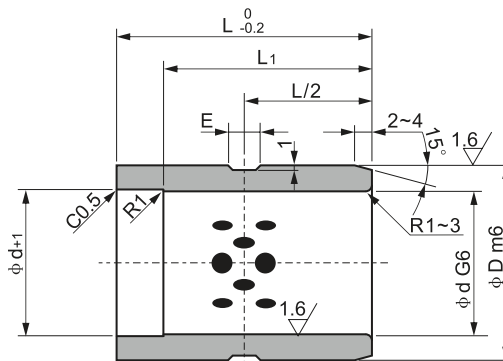

YCB050I 射出座导套 Oilless Ejector Guide Bushes

运动方向

单位Unit: mm

型号 Parts No.	d	L	d G6		D m6		L ₁	E
YCB050I-12x9	12	9	12	+0.017 +0.006	18	+0.018 +0.007	9	4
YCB050I-12x14	"	14	"	"	"	"	14	"
YCB050I-12x19	"	19	"	"	"	"	19	"
YCB050I-12x24	"	24	"	"	"	"	24	"
YCB050I-16x14	16	14	16	"	25	+0.021 +0.008	14	6
YCB050I-16x19	"	19	"	"	"	"	19	"
YCB050I-16x24	"	24	"	"	"	"	24	"
YCB050I-16x29	"	29	"	"	"	"	29	"
YCB050I-16x34	"	34	"	"	"	"	34	"
YCB050I-16x39	"	39	"	"	"	"	35	"
YCB050I-20x14	20	14	20	+0.020 +0.007	30	"	14	4
YCB050I-20x19	"	19	"	"	"	"	19	"
YCB050I-20x24	"	24	"	"	"	"	24	6
YCB050I-20x29	"	29	"	"	"	"	29	"
YCB050I-20x34	"	34	"	"	"	"	34	"
YCB050I-20x39	"	39	"	"	"	"	39	"
YCB050I-20x49	"	49	"	"	"	"	40	"
YCB050I-25x24	25	24	25	"	35	+0.025 +0.009	24	8
YCB050I-25x29	"	29	"	"	"	"	29	"
YCB050I-25x34	"	34	"	"	"	"	34	"
YCB050I-25x39	"	39	"	"	"	"	39	"
YCB050I-25x49	"	49	"	"	"	"	49	"
YCB050I-25x59	"	59	"	"	"	"	50	"
YCB050I-30x29	30	29	30	"	42	"	29	"
YCB050I-30x34	"	34	"	"	"	"	34	"
YCB050I-30x39	"	39	"	"	"	"	39	"
YCB050I-30x49	"	49	"	"	"	"	49	"
YCB050I-30x59	"	59	"	"	"	"	59	"
YCB050I-30x69	"	69	"	"	"	"	60	"
YCB050I-30x79	"	79	"	"	"	"	"	"