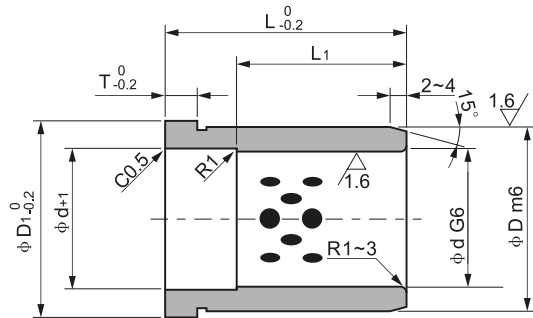

# YCB050J 自润滑翻边导向套 Oilless Flanged Guide Bushes

运动方向  
↔

型号 Parts No.	d	L	d G6	D m6	D <sub>1</sub>	T	L <sub>1</sub>
YCB050IF-12x19	12	19	12 <sup>+0.017</sup> / <sub>+0.006</sub>	18 <sup>+0.018</sup> / <sub>+0.007</sub>	25	4	19
YCB050IF-12x24	"	24	"	"	"	"	24
YCB050IF-12x29	"	29	"	"	"	"	29
YCB050IF-12x34	"	34	"	"	"	"	34
YCB050IF-16x19	16	19	16	25 <sup>+0.021</sup> / <sub>+0.008</sub>	30	"	19
YCB050IF-16x24	"	24	"	"	"	"	24
YCB050IF-16x29	"	29	"	"	"	"	29
YCB050IF-16x34	"	34	"	"	"	"	30
YCB050IF-16x39	"	39	"	"	"	"	"
YCB050IF-16x49	"	49	"	"	"	"	"
YCB050IF-20x24	20	24	20 <sup>+0.020</sup> / <sub>+0.007</sub>	30	35	6	24
YCB050IF-20x29	"	29	"	"	"	"	29
YCB050IF-20x34	"	34	"	"	"	"	34
YCB050IF-20x39	"	39	"	"	"	"	39
YCB050IF-20x49	"	49	"	"	"	"	40
YCB050IF-20x59	"	59	"	"	"	"	"
YCB050IF-25x24	25	24	25 <sup>+0.025</sup> / <sub>+0.009</sub>	35	40	"	24
YCB050IF-25x29	"	29	"	"	"	"	29
YCB050IF-25x34	"	34	"	"	"	"	34
YCB050IF-25x39	"	39	"	"	"	"	39
YCB050IF-25x49	"	49	"	"	"	"	49
YCB050IF-25x59	"	59	"	"	"	"	50
YCB050IF-25x69	"	69	"	"	"	"	"
YCB050IF-30x29	30	29	30	42	47	9	29
YCB050IF-30x34	"	34	"	"	"	"	34
YCB050IF-30x39	"	39	"	"	"	"	39
YCB050IF-30x49	"	49	"	"	"	"	49
YCB050IF-30x59	"	59	"	"	"	"	59
YCB050IF-30x69	"	69	"	"	"	"	60
YCB050IF-30x79	"	79	"	"	"	"	"